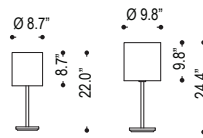

B13.312 B13.314

B13.315

B13.311 B13.313

B23.311

B23.315

Family	Option / Description	Finish	Shade	Lamp	IP Rating	Input Voltage
SBMS						
B13.312	desk lamp + reading light	.19 sterling silver	W chintz white	E273W E27 + 1W E27	20 IP20	120 120V input
B13.314	table lamp + reading light	.30 nickel polished				
B13.315	table lamp					
B13.311	desk lamp					
B13.313	table lamp					
B23.311	floor lamp					
B23.315	floor lamp					