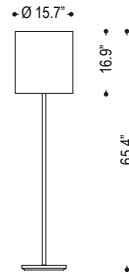

B13.312 B13.314

B13.315

B13.311 B13.313

B23.311

B23.315

Family	Option / Description	Finish	Shade	Lamp	IP Rating	Input Voltage
SBMS						
B13.312	desk lamp + reading light	.19 sterling silver	W chintz white	E273W E27 + 1W E27	20 IP20	120 120V input
B13.314	table lamp + reading light	.30 nickel polished				
B13.315	table lamp					
B13.311	desk lamp					
B13.313	table lamp					
B23.311	floor lamp					
B23.315	floor lamp					