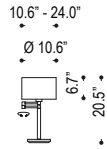

B13.312 B13.314

B13.315

B13.311 B13.313

B23.311

B23.315

Family	Option / Description	Finish	Shade	Lamp	IP Rating	Input Voltage
SBMS						
B13.312	desk lamp + reading light	.19 sterling silver	W chintz white	E273W E27 + 1W E27	20 IP20	120 120V input
B13.314	table lamp + reading light	.30 nickel polished				
B13.315	table lamp					
B13.311	desk lamp					
B13.313	table lamp					
B23.311	floor lamp					
B23.315	floor lamp					