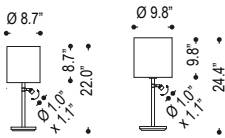

B13.312 B13.314

B13.315

B13.311 B13.313

B23.311

B23.315

Family	Option / Description	Finish	Shade	Lamp	IP Rating	Input Voltage
SBMS						
B13.312	desk lamp + reading light	.19 sterling silver	W chintz white	E273W E27 + 1W E27	20 IP20	120 120V input
B13.314	table lamp + reading light	.30 nickel polished				
B13.315	table lamp					
B13.311	desk lamp					
B13.313	table lamp					
B23.311	floor lamp					
B23.315	floor lamp					