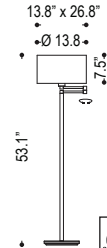

B13.312 B13.314

B13.315

B13.311 B13.313

B23.311

B23.315

Family	Option / Description	Finish	Shade	Lamp	IP Rating	Input Voltage
SBMS						
B13.312	desk lamp + reading light	.19 sterling silver	W chintz white	E273W E27 + 1W E27	20 IP20	120 120V input
B13.314	table lamp + reading light	.30 nickel polished				
B13.315	table lamp					
B13.311	desk lamp					
B13.313	table lamp					
B23.311	floor lamp					
B23.315	floor lamp					