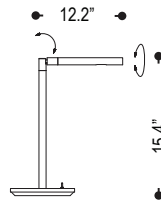

date
 customer
 project
 quantity

ROUND ROD HEAD TABLE LAMP

Sleek body Round rod head lamp type with rounded base, for table top, polished nickel finish and warm white LED color.

B14.154

Family	Option / Wattage / Description / Lumens	Finish	Color temp	Driver	IP Rating	Input Voltage
RRHLS	B14.154 * 3W table lamp 300lm	.30 nickel polished	27 2700K	N non dim	20 IP20	120 120V input 277 277V input