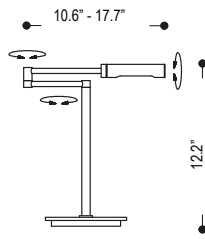

## Table Lamp

B14.155

Round Extension Arm Series for table top. Polished nickel finish with warm white LED color. Available versions with articulating arm and micro on/off switch.

Family	Option / Wattage / Description/ Lumens	Finish	Color temp	Driver	IP Rating	Input Voltage
REAS	B14.155 3W table lamp 300lm	.30 nickel polished	27 2700K	N non dim	20 IP20	120 120V input 277 277V input