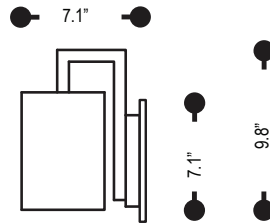

date

customer

project

quantity

MODERN CUBE LAMP SERIES

Wall-Mount

B63.150

Modern lamp series with cubed chintz shades. Frame in dull nickel.

Family	Option / Description	Finish		Shade		Lamp		IP Rating		Input Voltage	
MCLS	B63.150 wall lamp	.33	nickell dull	3845	chintz white	E27	E27	20	IP20	120	120V input

example...

Family	Option / Description	Finish	Shade	Lamp	IP Rating	Input Voltage
MCLS	B63.150	.33	3845	E27	20	120