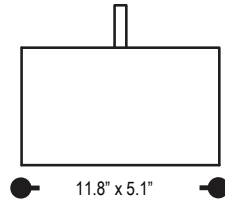

date

customer

project

quantity

MODERN CUBE LAMP SERIES

Wall-Mount

Modern lamp series with cubed chintz shades. Frame in dull nickel.

Family	Option / Description	Finish		Shade		Lamp		IP Rating		Input Voltage	
MCLS	B63.150 wall lamp	.33	nickell dull	3845	chintz white	E27	E27	20	IP20	120	120V input

example...

Family	Option / Description	Finish	Shade	Lamp	IP Rating	Input Voltage
MCLS	B63.150	.33	3845	E27	20	120