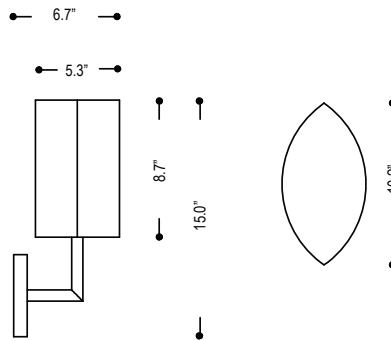

# ELLIPTICAL SHADE LAMP SERIES

wall-mounted

Unique Elliptical Shade lamp with slender silver frame.

Shade: 3646

B63.108

Family	Option / Description	Finish	Shade	Lamp	IP Rating	Input Voltage
ESLS	B63.108 wall lamp	.15 silver	3646 chintz champ	E27 E27	20 IP20	120 120V input