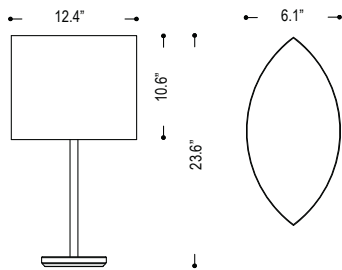

date

customer

project

quantity

ELLIPTICAL SHADE LAMP SERIES

table-top / desktop

Unique Elliptical Shade lamp with slender silver frame.

Family	Option / Description	Finish	Shade	Lamp	IP Rating	Input Voltage
ESLS	B13.311	.15 silver	3641	E27 E27	20 IP20	120 120V input
	B13.313		3642	chintz champ		

example...

Family	Option / Description	Finish	Shade	Lamp	IP Rating	Input Voltage
ESLS	B13.313	.15	3642	E27	20	120