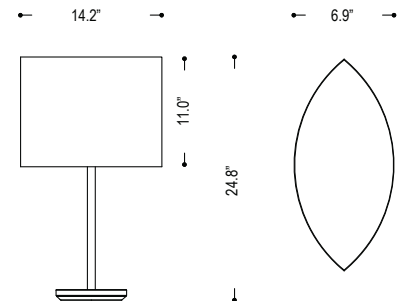

B13.311

Shade: 3642

B13.313

Family	Option / Description	Finish	Shade	Lamp	IP Rating	Input Voltage
ESLS	B13.311	.15 silver	3641	E27 E27	20 IP20	120 120V input
	B13.313		3642	chintz champ		

example...

Family	Option / Description	Finish	Shade	Lamp	IP Rating	Input Voltage
ESLS	B13.313	.15	3642	E27	20	120