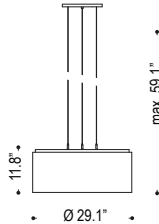

date	
customer	
project	
quantity	

DRUM SERIES

Drum series for ceiling and pendant mounting with chintz white shade, warm white LED color.

Shade: 3806

B83.767

Shade: 3816

B33.752

Family	Option / Description / Finish / Wattage / Lumens					Shade		Color temp		IP Rating		Input voltage	
DS													
	B83.767	surface	white	60W	5200lm	3806	acrylic diffuser opal - chintz white	30	3000K	20	IP20	120	120V input
	B33.752	pendant	silver	60W	5200lm	3816	acrylic diffuser opal - chintz white	C	consult factory			277	277V input

example...

Family	Option / Description / Finish / Wattage / Lumens	Shade	Color temp	IP Rating	Input voltage
DS	B83.767	AW	30	20	120