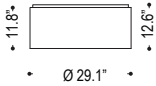

date	
customer	
project	
quantity	

DRUM SERIES

Drum series for ceiling and pendant mounting with chintz white shade, warm white LED color.

Shade: 3806

B83.767

Shade: 3816

B33.752

Family	Option / Description / Finish / Wattage / Lumens					Shade		Color temp		IP Rating		Input voltage	
DS													
	B83.767	surface	white	60W	5200lm	3806	acrylic diffuser opal - chintz white	30	3000K	20	IP20	120	120V input
	B33.752	pendant	silver	60W	5200lm	3816	acrylic diffuser opal - chintz white	C	consult factory			277	277V input