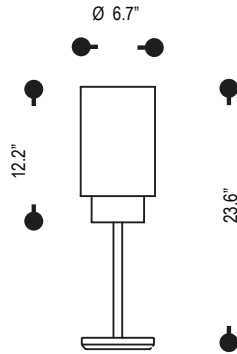

date

customer

project

quantity

DROP MULTI SHADE TABLE LAMP

Silver table lamp with a drop multi shade.

A3 - B23.208

Family	Option / Description	Finish	*Shade	Lamp	IP Rating	Input Voltage
DMSLS						
	B13.208 table lamp	.15 silver	3687 chintz white (inside) linen structure (outside)	E27 E27	20 IP20	120 120V input

example...

Family	Option / Description	Finish	Shade	Lamp	IP Rating	Input Voltage
DMSLS	B13.208	.15	3687	E27	20	120