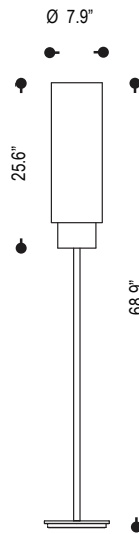

date

customer

project

quantity

DROP MULTI SHADE FLOOR LAMP

B13.208

Silver floor lamp with a drop multi shade.

Family	Option / Description	Finish	*Shade	Lamp	IP Rating	Input Voltage
DMSLS	B23.208 floor lamp	.15 silver	3668 chintz white (inside) linen structure (outside)	E27 E27	20 IP20	120 120V input

example...

Family	Option / Description	Finish	Shade	Lamp	IP Rating	Input Voltage
DMSLS	B33.208	.15	3668	E27	20	120