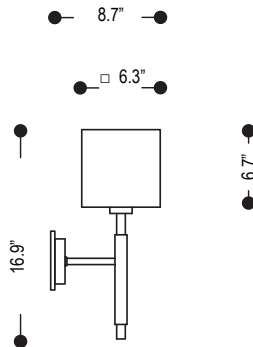

date	
customer	
project	
quantity	

CUBE LAMP STAINLESS SERIES

wall

Sleek stemmed series for wall-mounted application.

B63.154

Family	Option / Description	Finish	Shade	Lamp	IP Rating	Input Voltage
CLSS	B63.154 wall lamp	.82 stainless steel dull	4131 chintz white	E27 E27	20 IP20	120 120V input

example...

Family	Option / Description	Finish	Shade	Lamp	IP Rating	Input Voltage
CLSS	B63.154	.82	4131	E27	20	120