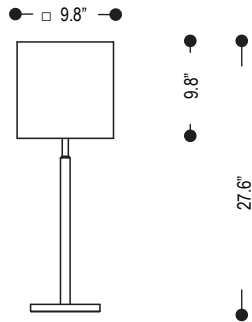

date	
customer	
project	
quantity	

CUBE LAMP STAINLESS SERIES

table-top

Sleek stemmed series for tabletop

B13.154

Family	Option / Description	Finish	Shade	Lamp	IP Rating	Input Voltage
CLSS	B13.154 table lamp	.82 stainless steel dull	4125 chintz white	E27 E27	20 IP20	120 120V input

example...

Family	Option / Description	Finish	Shade	Lamp	IP Rating	Input Voltage
CLSS	B13.154	.82	4125	E27	20	120