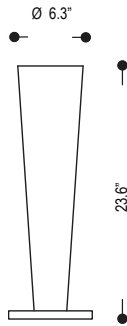

## Tabletop

B13.129

Unique Conical column shaped for table top with metal base.

Family	Option / Description	Finish	Shade	IP Rating	Input Voltage
<b>CCS</b>					
B13.129	table lamp 14W T5	.09 rust .14 chrome	4807 chintz white 4817 contra H coarse nature	20 IP20	120 120V input 277 277V input

example...

Family	Option / Description	Finish	Shade	IP Rating	Input Voltage
CCS	B13.129	.09	4807	20	120