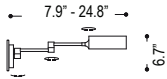

date	
customer	
project	
quantity	

BANKERS LIGHT SERIES - Wall

B64.420

B64.400

Traditional Chrome bankers light series for wall surface-mount. Available options with rocker on/off switch.

Family	Option	Finish	Lamp	IP Rating	Input Voltage
BLLS					
B64.420	wall lamp extendable arm rocker on/off switch	.14 chrome	E27 E27 base	20 IP20	120 120V input
B64.400	wall lamp short wall arm rocker on/off switch				