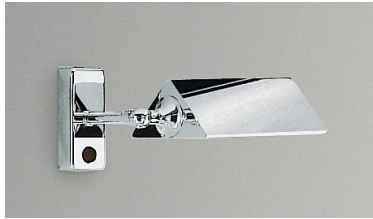

date	
customer	
project	
quantity	

BANKERS LIGHT SERIES - Wall

B64.420

B64.400

Traditional Chrome bankers light series for wall surface-mount. Available options with rocker on/off switch.

Family	Option	Finish	Lamp	IP Rating	Input Voltage
BLLS					
B64.420	wall lamp extendable arm rocker on/off switch	.14 chrome	E27 E27 base	20 IP20	120 120V input
B64.400	wall lamp short wall arm rocker on/off switch				

example...

Family	Option	Finish	Lamp	IP Rating	Input Voltage
BLLS	B64.420	.14	E27	20	120