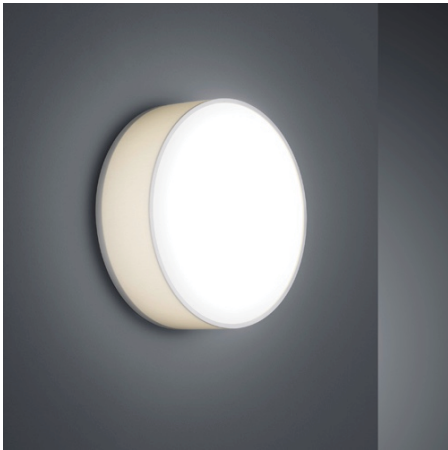

# SHALLOW DRUM SERIES

## Wall Surface

Slender and sleek, this fixture series offers versatile use as **WALL SURFACE**, pendant or ceiling mount.

Multiple sizes with opal acrylic finish with LED warm white.

**B63.755.55-3719** A 15.7"  
**B63.754.55-3718** A 11.8"