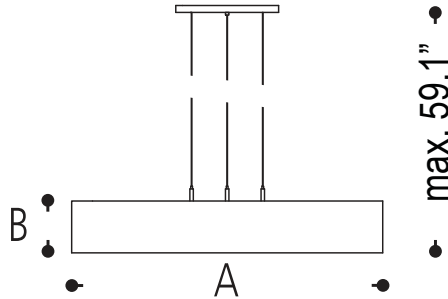

date

customer

project

quantity

SHALLOW DRUM SERIES

Ceiling Pendant

Slender and sleek, this fixture series offers versatile use as wall, **PENDANT** or ceiling mount.

Multiple sizes with opal acrylic finish with LED warm white.

B33.754.15-3813	A 44.9"	B 5.9"
B33.753.15-3812	A 37.0"	B 5.9"
B33.752.15-3811	A 29.1"	B 5.9"
B33.751.15-3810	A 21.7"	B 4.7"

Ceiling Surface versions: B83.768.55-3805 B83.767.55-3804 B83.766.55-3803	Wall Surface versions: B83.755.55-3719 B83.754.55-3718
---	---

Family	Option / Wattage / Description / Lumens				Color temp		IP Rating		Input voltage	
SDS										
	B33.754.15-3813	120W	pendant	16900lm	30	3000K	20	IP20	120	120V input
	B33.753.15-3812	85W	pendant	10500lm					277	277V input
	B33.752.15-3811	60W	pendant	5200lm						
	B33.751.15-3810	35W	pendant	3900lm						

EXAMPLE

Family	Option / Wattage / Description / Lumens				Color temp		IP Rating		Input voltage	
SDS	B33.754.15-3813	120W	pendant	16900lm	30		20		120	