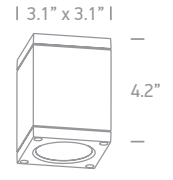

# VIRO Luminaire

D67138C

D67138D

D67138C

D67138D

Family	Item / Wattage / Lumens / Shape	CCT	Beam	Finish	Driver	IP Rating	Input voltage
<b>VIRO</b>							
	D67138C 6W >420lm round	30 3000K	35 35 deg	A anthracite W white B black	N non-dim	54 IP54	120 120V input 277 277V input
	D67138D 6W >420lm square						