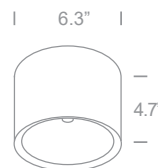

date	
customer	
project	
quantity	

OUTDOOR CEILING CYLINDERS Luminaire

STUDEN Luminaire

Family	Item / Wattage / Lumens	CCT	Beam	Finish	Driver	IP Rating	Input voltage
STUDEN	D67380	10W >690lm	30 3000K	60 60 deg	W white	54 IP54	120 120V input
	D67380A	25W >1750lm		R RAL color	N non dim A 0-10V C consult for options		277 277V input

example...

Family	Item / Wattage / Lumens	CCT	Beam	Finish	Driver	IP Rating	Input voltage
STUDEN	D67380	30	60	W	A	54	120

D67380

D67380A