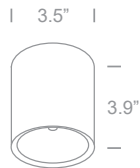

date	
customer	
project	
quantity	

OUTDOOR CEILING CYLINDERS Luminaire

STUDEN Luminaire

Family	Item / Wattage / Lumens	CCT	Beam	Finish	Driver	IP Rating	Input voltage
STUDEN	D67380	10W >690lm	30 3000K	60 60 deg	W white	54 IP54	120 120V input
	D67380A	25W >1750lm		R RAL color	N non dim A 0-10V C consult for options		277 277V input

example...

Family	Item / Wattage / Lumens	CCT	Beam	Finish	Driver	IP Rating	Input voltage
STUDEN	D67380	30	60	W	A	54	120

D67380

D67380A