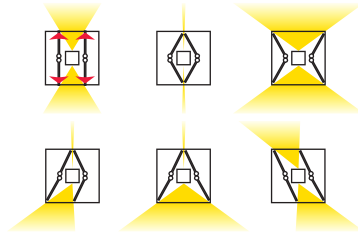

date _____
 customer _____
 project _____
 quantity _____

SPACECUBE LED Luminaire

Aluminum wall light with independently adjustable direct/indirect vanes

Family	Wattage / Lumens	Mounting	CCT	Beam	Finish	Driver	Input voltage
SPACECUBE	74-0112 2x4W >2x250lm	W wall	30 3000K	A adjustable - up/down	W white S silver B black R RAL color	N non dim	120 120V input 277 277V input
							
							
							
							
							
							