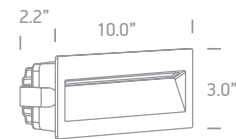

date _____
 customer _____
 project _____
 quantity _____

WIDE MOUTH WALL RECESSED Luminaire

YAZ Luminaire

D68068

D68068A

D68068C

Family	Item / Wattage / Lumens	CCT	Beam	Finish	Driver	IP Rating	Input voltage								
YAZ															
	D68068 D68068A D68068C	3W 3W 6W	>290lm >290lm >540lm	30	3000K	G	general	G W AN R	grey white anthracite RAL color	N	non dim	65	IP65	120	120V input

example...

Family	Item / Wattage / Lumens	CCT	Beam	Finish	Driver	IP Rating	Input voltage
YAZ	D68068	30	G	G	N	65	120

D68068

D68068A

D68068C