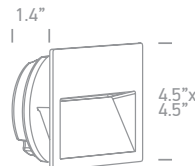

date _____
customer _____
project _____
quantity _____

WIDE MOUTH WALL RECESSED Luminaire

YAZ Luminaire

Family	Item / Wattage / Lumens	CCT	Beam	Finish	Driver	IP Rating	Input voltage								
YAZ															
	D68068 D68068A D68068C	3W 3W 6W	>290lm >290lm >540lm	30	3000K	G	general	G W AN R	grey white anthracite RAL color	N	non dim	65	IP65	120	120V input

example...

Family	Item / Wattage / Lumens	CCT	Beam	Finish	Driver	IP Rating	Input voltage
YAZ	D68068	30	G	G	N	65	120

D68068A

D68068C