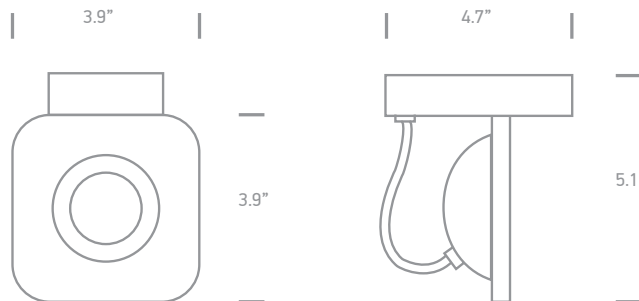

date	
customer	
project	
quantity	

COB ADJUSTABLE DECO Luminaire

PETRO Luminaire

Family	Item / Wattage / Lumens	CCT	Beam	Finish	Driver	IP Rating	Input voltage
PETRO	D65107 7W >590lm	30 3000K	35 35 deg	W white	N2 ** non dim	20 IP20	120 120V input 277 277V input

Notes: (**) remote driver in enclosed box - contact sales for datasheet

example...

Family	Item / Wattage / Lumens	CCT	Beam	Finish	Driver	IP Rating	Input voltage
PETRO	D65107	30	35	W	N2	20	120

D65107