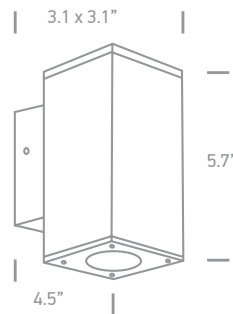

date	
customer	
project	
quantity	

OUTDOOR WALL CYLINDER Luminaire

PARK Luminaire

Family	Item / Wattage / Lumens	CCT	Beam	Finish	Driver	IP Rating	Input voltage
PARK							
	D67138 2x6W >2x400lm	30 3000K	35 35 deg	W AN B white anthracite black	N non dim	54 IP54	120 120V input 277 277V input
	D67138A 2x6W >2x400lm						

example...

Family	Item / Wattage / Lumens	CCT	Beam	Finish	Driver	IP Rating	Input voltage
PARK	D67138	30	35	B	N	54	120

D67138

D67138A