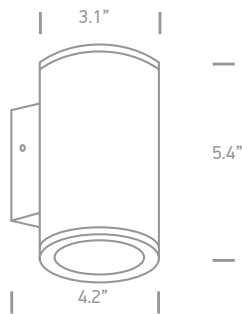

date	
customer	
project	
quantity	

OUTDOOR WALL CYLINDER Luminaire

PARK Luminaire

Family	Item / Wattage / Lumens	CCT	Beam	Finish	Driver	IP Rating	Input voltage
PARK							
	D67138 2x6W >2x400lm	30 3000K	35 35 deg	W AN B white anthracite black	N non dim	54 IP54	120 120V input 277 277V input
	D67138A 2x6W >2x400lm						

example...

Family	Item / Wattage / Lumens	CCT	Beam	Finish	Driver	IP Rating	Input voltage
PARK	D67138	30	35	B	N	54	120

D67138

D67138A