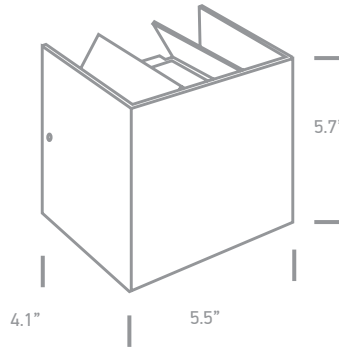

date _____
 customer _____
 project _____
 quantity _____

INDOOR/OUTDOOR ADJUSTABLE BEAM
 Luminaire

PANARO Luminaire

D67340A

D67340A

Family	Item / Wattage / Lumens	CCT	Beam	Finish	Driver	IP Rating	Input voltage
PANARO	D67340A	2x3W >2x200lm	30 3000K	A adjustable	W white G grey AN anthracite	N non dim	54 IP54 120 120V input 277 277V input