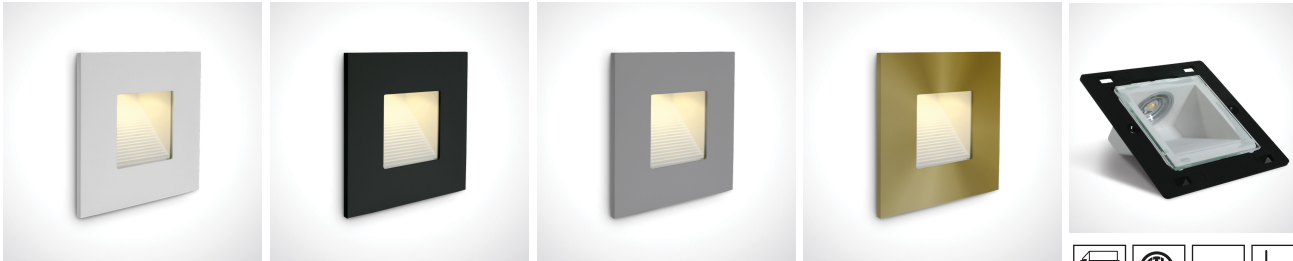

date

customer

project

quantity

1W INDOOR SQUARE WALL Luminaire
D68006N (Dark Light)

MURUN Recessed Wall Luminaire

D68006N (White)

D68006N (Black)

D68006N (Grey)

D68006N (Brushed Brass)

Family	Item / Wattage	CCT	Beam	Finish	Driver	IP Rating	Input voltage
MURUN	D68006N 1W	30 3000K	G general	W White B Black G Grey BBS Brushed Brass	N non dim	44 IP44	120 120V input 277 277V input