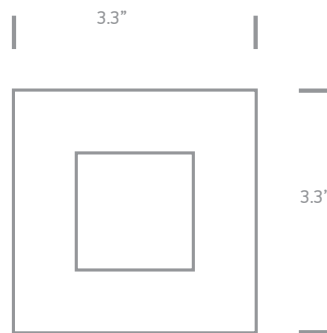

D68006 / D68006N