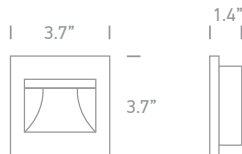

date _____
customer _____
project _____
quantity _____

1.5W INDOOR SQUARE WALL Luminaire

LEEN Luminaire

Family	Item / Wattage	CCT	Beam	Finish	Driver	IP Rating	Input voltage
LEEN	D68007 1.5W	30 3000K	G general	W white R RAL color	N non dim	20 IP20	120 120V input

example...

Family	Item / Wattage / Lumens	CCT	Beam	Finish	Driver	IP Rating	Input voltage
LEEN	D68007	30	G	W	N	20	120

D68007