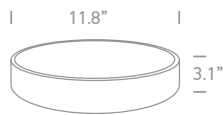

date	
customer	
project	
quantity	

LED PLAFO IP20 Luminaire

IRRA IP20 Luminaire

Family	Item / Wattage / Lumens	CCT	Beam	Finish	Driver	IP Rating	Input voltage
IRRA IP20							
A1 A2 A3	D62118D	18W >1050lm	30 3000K	120 120 deg	W white	N non dim	20 IP20
	D62125D	25W >1450lm				A 0-10V	120 120V input
	D62150D	50W >2950lm					277 277V input

example...

Family	Item / Wattage / Lumens	CCT	Beam	Finish	Driver	IP Rating	Input voltage
IRRA IP20	D62118D	30	120	W	N	20	120

D62118D