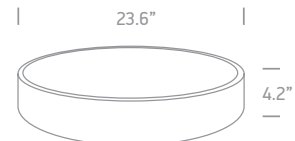

example...

Family	Item / Wattage / Lumens	CCT	Beam	Finish	Driver	IP Rating	Input voltage
IRRA IP20	D62118D	30	120	W	N	20	120

D62118D

D62125D

D62150D