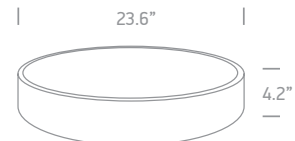

date	
customer	
project	
quantity	

LED PLAFO IP54 Luminaire

IRRA IP54 Luminaire

D62118D

D62125D

D62150D

Family	Item / Wattage / Lumens	CCT	Beam	Finish	Driver	IP Rating	Input voltage
IRRA IP54							
 A1  A2  A3	D62118D	18W >1050lm	30 3000K	120 120 deg	W white	N non dim	20 IP20
	D62125D	25W >1450lm				A 0-10V	120 120V input
	D62150D	50W >2950lm					277 277V input

example...

Family	Item / Wattage / Lumens	CCT	Beam	Finish	Driver	IP Rating	Input voltage
IRRA IP54	D62118D	30	120	W	N	20	120

D62118D

D62125D

D62150D