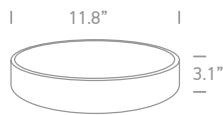

date	
customer	
project	
quantity	

LED PLAFO IP54 Luminaire

IRRA IP54 Luminaire

Family	Item / Wattage / Lumens	CCT	Beam	Finish	Driver	IP Rating	Input voltage
IRRA IP54							
A1 A2 A3	D62118D	18W >1050lm	30 3000K	120 120 deg	W white	N non dim	20 IP20
	D62125D	25W >1450lm				A 0-10V	120 120V input
	D62150D	50W >2950lm					277 277V input

example...

Family	Item / Wattage / Lumens	CCT	Beam	Finish	Driver	IP Rating	Input voltage
IRRA IP54	D62118D	30	120	W	N	20	120

D62118D