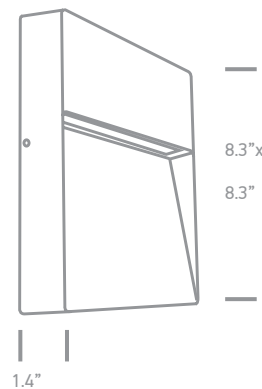

date	
customer	
project	
quantity	

INDOOR/OUTDOOR DARK WALL Luminaire

HARRISON Luminaire

Family	Item / Wattage / Lumens / Shape	CCT	Beam	Finish	Driver	IP Rating	Input voltage
HARRISON							
	D67360 9W >340lm round	30 3000K	G general	W white	N non-dim	54 IP54	120 120V input
	D67360A 9W >340lm square			AN anthracite			277 277V input

example...

Family	Item / Wattage / Lumens / Shape	CCT	Beam	Finish	Driver	IP Rating	Input voltage
URIA	D67360	30	G	W	N	54	120

D67360

D67360A