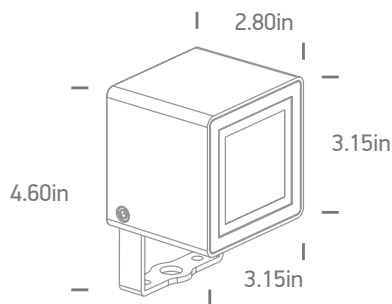

date
 customer
 project
 quantity

GARDEN SQUARE SPOT Luminaire

EDAPO Luminaire

D7052

| Family | Item / Wattage / Lumens | CCT | Beam | Finish | Driver | IP Rating | Input voltage |
|--------|-------------------------|----------|-----------|---------------|-----------|-----------|----------------|
| EDAPO | D7052 7W 491lm | 30 3000K | 47 47 deg | AN anthracite | N non dim | 65 IP65 | 120 120V input |

example...

| Family | Item / Wattage / Lumens | CCT | Beam | Finish | Driver | IP Rating | Input voltage |
|--------|-------------------------|-----|------|--------|--------|-----------|---------------|
| EDAPO | D7052 | 30 | 47 | AN | N | 65 | 120 |