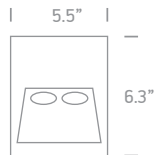

example...

Family	Item / Wattage / Lumens	CCT	Beam	Finish	Driver	IP Rating	Input voltage
EBB	D67304	30	G	G	N	54	120