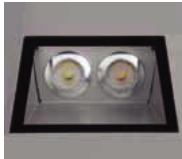

date	
customer	
project	
quantity	

OUTDOOR DOWNBEAM WALL Luminaire

EBB Luminaire

D67304

Family	Item / Wattage / Lumens	CCT	Beam	Finish	Driver	IP Rating	Input voltage
EBB	D67304 2x1W N/A	30 3000K	G general	G grey	N non dim	54 IP54	120 120V input 277 277V input