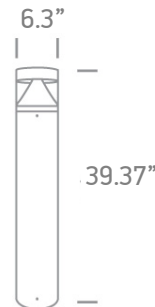

date _____
customer _____
project _____
quantity _____

LED BOLLARD IP 65

CAPRI Luminaire

Family	Item / Wattage / Lumens	CCT	Beam	Finish	Driver	IP Rating	Input voltage
CAPRI	D67410	12W >1000lm	30 3000K	G General	AN anthracite	65 IP65	120 120V input
	D67410A	20W >1600lm	40 4000K				277 277V input
					N non dim A 0-10V C consult for options		

example...

Family	Item / Wattage / Lumens	CCT	Beam	Finish	Driver	IP Rating	Input voltage
CAPRI	D67410	30	G	AN	A	65	120

D67410A