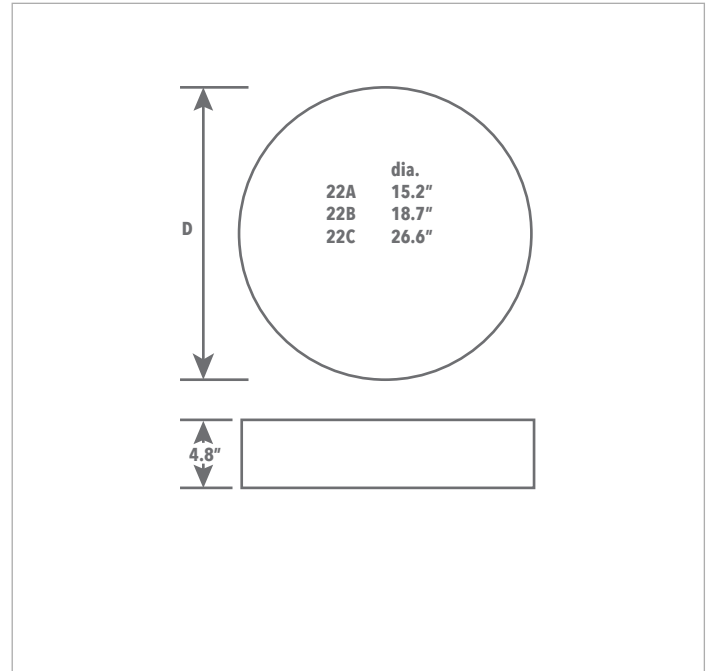

# PLLMT.22XS *Round 22W / 39W / 75W LED Metal Trim Surface-Mounted Light*

EXAMPLE:

FAMILY	ITEM#	WATTAGE	LUMENS	CCT	DIFF.	FINISH	DRIVER	CRI	INPUT VOLTAGE
PLLMT	PLLMT.22BS	39W	2450lm	30	O	S	N	80	120

FAMILY	ITEM#	WATTAGE	LUMENS	CCT	DIFFUSER	FINISH	DRIVER	CRI	INPUT VOLTAGE	
PLLMT										
	PLLMT.22AS	22W	1300lm	30	3000K	O Opal	S Silver	N Non-Dim	80 CRI80	120 120V input
	PLLMT.22BS	39W	2450lm	40	4000K	P Prismatic	W White	A 0-10V	90 *CRI90	277 277V input
	PLLMT.22CS	75W	5500lm				C Consult			