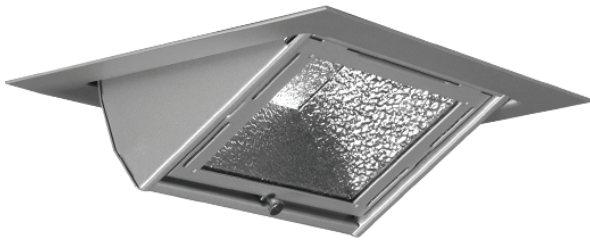

date _____
 customer _____
 project _____
 quantity _____

VARIO CLASSIC wallwasher convinces with perfect lighting features and sophisticated lighting technology. The wallwasher is 40° pivotable and provides a perfectly even light on all vertical surfaces with minimum glare.

VARIO CLASSIC Luminaire

Family	Wattage / Lumens		Color temp		Beam	Finish	Driver	CRI	Input voltage	
VARIOC	700	27W 2610lm	27 2700K	30 3000K	W wall washer	S silver	N1 * non dim	80 CRI80	120	120V input
			40 4000K			W white	N2 ** non dim	90 *** CRI90	277	277V input
							A1 * 0-10V			
							A2 ** 0-10V			
							C consult for options			