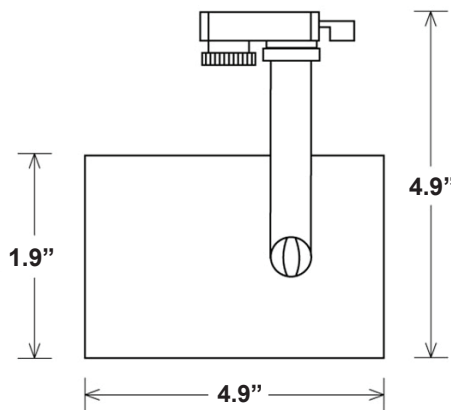

TORPEDO 200