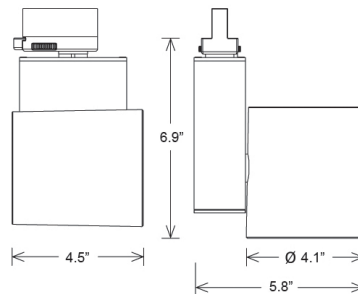

Family	Model / Wattage / Lumens / Mounting	Color temp	Beam	Finish	Driver	CRI	Input voltage
JETT							
	102 20W >2330lm	27 2700K	25 25 deg	S silver	N non dim	80 80 CRI	120 120V input
	103 30W >3220lm	30 3000K	35 35 deg	B black	A 0-10V	90 90 CRI	277 277V input
	104 40W >4480lm	40 4000K	50 50 deg	W white			
	105 50W >5470lm						

example...

Family	Model / Wattage / Lumens / Mounting	Color temp	Beam	Finish	Driver	CRI	Input voltage
JETT	102	30	35	S	A	80	120

JETT