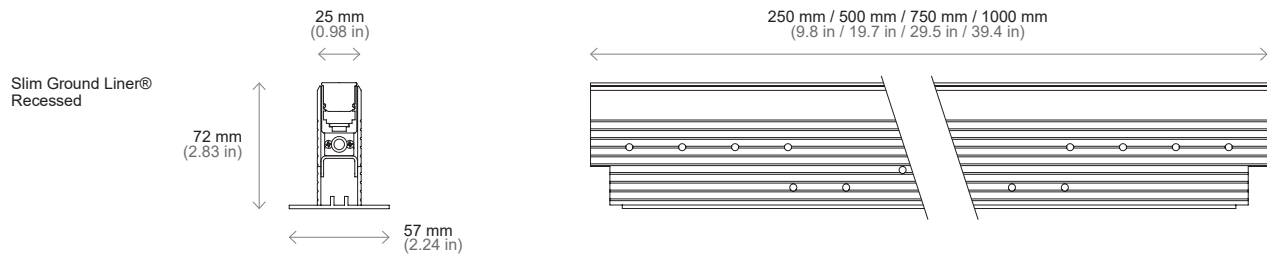

SLIM GROUND LINER

Slim Ground Liner® 1000							
(with recessed box)							
Measures	25 x 72 x 1000 mm						
Weight	2,1 kg						
Color temperatures	2800K	4000K	5500K	Amber	Red	Blue	RGB
Power	11.6 W	11.6 W	11.6 W	5.8 W	5.8 W	11.6 W	22 W
Lumens output	253 lm	270 lm	310 lm	63 lm	32 lm	28 lm	275 lm
N° LEDs	120 LEDs	120 LEDs	120 LEDs	120 LEDs	120 LEDs	120 LEDs	90 LEDs
Luminaire efficiency	32 lm/W	34 lm/W	39 lm/W	11 lm/W	6 lm/W	4 lm/W	13 lm/W

Slim Ground Liner® 750							
(with recessed box)							
Measures	25 x 72 x 750 mm						
Weight	1,6 kg						
Color temperatures	2800K	4000K	5500K	Amber	Red	Blue	RGB
Power	8.7 W	8.7 W	8.7 W	4.4 W	4.4 W	8.7 W	Not available No disponible
N° LEDs	90 LEDs	90 LEDs	90 LEDs	90 LEDs	90 LEDs	90 LEDs	
Lumens output	190 lm	203 lm	240 lm	48 lm	24 lm	21 lm	
Luminaire efficiency	32 lm/W	34 lm/W	39 lm/W	11 lm/W	5 lm/W	4 lm/W	

Slim Ground Liner® 500							
(with recessed box)							
Measures	25 x 72 x 500 mm						
Weight	1,1 kg						
Color temperatures	2800K	4000K	5500K	Amber	Red	Blue	RGB
Power	5.8 W	5.8 W	5.8 W	2.9 W	2.9 W	5.8 W	11 W
N° LEDs	60 LEDs	60 LEDs	60 LEDs	60 LEDs	60 LEDs	60 LEDs	45 LEDs
Lumens output	125 lm	131 lm	153 lm	32 lm	16 lm	14 lm	134 lm
Luminaire efficiency	31 lm/W	33 lm/W	39 lm/W	11 lm/W	6 lm/W	4 lm/W	12 lm/W

Slim Ground Liner® 250							
(with recessed box)							
Measures	25 x 72 x 250 mm						
Weight	0,6 kg						
Color temperatures	2800K	4000K	5500K	Amber	Red	Blue	RGB
Power	2.9 W	2.9 W	2.9 W	1.5 W	1.5 W	2.9 W	Not available No disponible
N° LEDs	30 LEDs	30 LEDs	30 LEDs	30 LEDs	30 LEDs	30 LEDs	
Lumens output	62 lm	67 lm	78 lm	16 lm	8 lm	6 lm	
Luminaire efficiency	31 lm/W	34 lm/W	39 lm/W	11 lm/W	6 lm/W	4 lm/W	