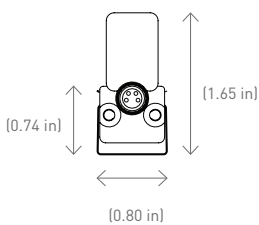

LED FLOOD STRIPS

LedFloodStrip® I Dotfree
with clip

LedFloodStrip® I Dotfree
with non-adjustable base

LedFloodStrip® I Dotfree
with swivel base

| LedFloodStrip® I Dotfree | | | | | | | | | |
|--------------------------|----------------------------|---------|---------|---------|----------------|--------|-------|--------|---------|
| 1000 mm | | | | | | | | | |
| Power | 17,6 W (80 LEDs) | | | | 24 W (80 LEDs) | | | | |
| Color temperature | 2700K | 3000K | 4000K | 6000K | RGBW | | | | |
| | | | | | R | G | B | 4000K | R+G+B+W |
| Lumens output | 891 lm | 940 lm | 990 lm | 1089 lm | 252 lm | 408 lm | 60 lm | 340 lm | 1060 lm |
| Luminaire efficiency | 51 lm/W | 53 lm/W | 56 lm/W | 62 lm/W | 44 lm/W | | | | |
| Measures / Weight | 1000 x 42 x 26 mm / 660 gr | | | | | | | | |
| 750 mm | | | | | | | | | |
| Power | 13,2 W (60 LEDs) | | | | 18 W (60 LEDs) | | | | |
| Color temperature | 2700K | 3000K | 4000K | 6000K | RGBW | | | | |
| | | | | | R | G | B | 4000K | R+G+B+W |
| Lumens output | 669 lm | 706 lm | 743 lm | 817 lm | 189 lm | 306 lm | 45 lm | 255 lm | 795 lm |
| Luminaire efficiency | 51 lm/W | 53 lm/W | 56 lm/W | 62 lm/W | 44 lm/W | | | | |
| Measures / Weight | 750 x 42 x 26 mm / 540 gr | | | | | | | | |
| 500 mm | | | | | | | | | |
| Power | 8,8 W (40 LEDs) | | | | 12 W (40 LEDs) | | | | |
| Color temperature | 2700K | 3000K | 4000K | 6000K | RGBW | | | | |
| | | | | | R | G | B | 4000K | R+G+B+W |
| Lumens output | 446 lm | 470 lm | 495 lm | 544 lm | 126 lm | 204 lm | 30 lm | 170 lm | 530 lm |
| Luminaire efficiency | 51 lm/W | 53 lm/W | 56 lm/W | 62 lm/W | 44 lm/W | | | | |
| Measures / Weight | 500 x 42 x 26 mm / 405 gr | | | | | | | | |
| 250 mm | | | | | | | | | |
| Power | 4,4 W (20 LEDs) | | | | 6 W (20 LEDs) | | | | |
| Color temperature | 2700K | 3000K | 4000K | 6000K | RGBW | | | | |
| | | | | | R | G | B | 4000K | R+G+B+W |
| Lumens output | 223 lm | 236 lm | 248 lm | 273 lm | 63 lm | 102 lm | 15 lm | 85 lm | 265 lm |
| Luminaire efficiency | 51 lm/W | 53 lm/W | 56 lm/W | 62 lm/W | 44 lm/W | | | | |
| Measures / Weight | 250 x 42 x 26 mm / 280 gr | | | | | | | | |