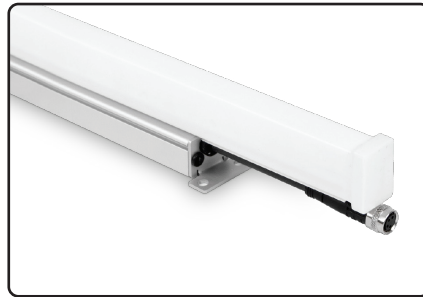

LedFloodStrip® I Dotfree
with non-adjustable base