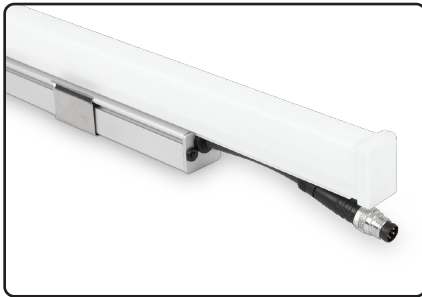

LED FLOOD STRIPS

LedFloodStrip® I Dotfree
with clip