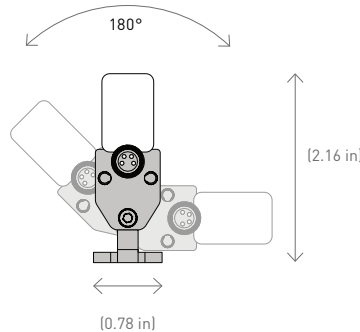

LED FLOOD STRIPS

LedFloodStrip® I Dotfree
with clip

LedFloodStrip® I Dotfree
with non-adjustable base

LedFloodStrip® I Dotfree
with swivel base

| LedFloodStrip® I Dotfree | | | | | | | | | |
|--------------------------|----------------------------|---------|---------|---------|----------------|--------|-------|--------|---------|
| 1000 mm | | | | | | | | | |
| Power | 17,6 W (80 LEDs) | | | | 24 W (80 LEDs) | | | | |
| Color temperature | 2700K | 3000K | 4000K | 6000K | RGBW | | | | |
| | | | | | R | G | B | 4000K | R+G+B+W |
| Lumens output | 891 lm | 940 lm | 990 lm | 1089 lm | 252 lm | 408 lm | 60 lm | 340 lm | 1060 lm |
| Luminaire efficiency | 51 lm/W | 53 lm/W | 56 lm/W | 62 lm/W | 44 lm/W | | | | |
| Measures / Weight | 1000 x 42 x 26 mm / 660 gr | | | | | | | | |
| 750 mm | | | | | | | | | |
| Power | 13,2 W (60 LEDs) | | | | 18 W (60 LEDs) | | | | |
| Color temperature | 2700K | 3000K | 4000K | 6000K | RGBW | | | | |
| | | | | | R | G | B | 4000K | R+G+B+W |
| Lumens output | 669 lm | 706 lm | 743 lm | 817 lm | 189 lm | 306 lm | 45 lm | 255 lm | 795 lm |
| Luminaire efficiency | 51 lm/W | 53 lm/W | 56 lm/W | 62 lm/W | 44 lm/W | | | | |
| Measures / Weight | 750 x 42 x 26 mm / 540 gr | | | | | | | | |
| 500 mm | | | | | | | | | |
| Power | 8,8 W (40 LEDs) | | | | 12 W (40 LEDs) | | | | |
| Color temperature | 2700K | 3000K | 4000K | 6000K | RGBW | | | | |
| | | | | | R | G | B | 4000K | R+G+B+W |
| Lumens output | 446 lm | 470 lm | 495 lm | 544 lm | 126 lm | 204 lm | 30 lm | 170 lm | 530 lm |
| Luminaire efficiency | 51 lm/W | 53 lm/W | 56 lm/W | 62 lm/W | 44 lm/W | | | | |
| Measures / Weight | 500 x 42 x 26 mm / 405 gr | | | | | | | | |
| 250 mm | | | | | | | | | |
| Power | 4,4 W (20 LEDs) | | | | 6 W (20 LEDs) | | | | |
| Color temperature | 2700K | 3000K | 4000K | 6000K | RGBW | | | | |
| | | | | | R | G | B | 4000K | R+G+B+W |
| Lumens output | 223 lm | 236 lm | 248 lm | 273 lm | 63 lm | 102 lm | 15 lm | 85 lm | 265 lm |
| Luminaire efficiency | 51 lm/W | 53 lm/W | 56 lm/W | 62 lm/W | 44 lm/W | | | | |
| Measures / Weight | 250 x 42 x 26 mm / 280 gr | | | | | | | | |