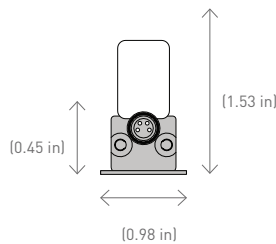

LED FLOOD STRIPS

LedFloodStrip® I Dotfree
with clip

LedFloodStrip® I Dotfree
with non-adjustable base

LedFloodStrip® I Dotfree
with swivel base

| LedFloodStrip® I Dotfree | | | | | | | | | |
|--------------------------|----------------------------|---------|---------|---------|----------------|--------|-------|--------|---------|
| 1000 mm | | | | | | | | | |
| Power | 17,6 W (80 LEDs) | | | | 24 W (80 LEDs) | | | | |
| Color temperature | 2700K | 3000K | 4000K | 6000K | RGBW | | | | |
| | | | | | R | G | B | 4000K | R+G+B+W |
| Lumens output | 891 lm | 940 lm | 990 lm | 1089 lm | 252 lm | 408 lm | 60 lm | 340 lm | 1060 lm |
| Luminaire efficiency | 51 lm/W | 53 lm/W | 56 lm/W | 62 lm/W | 44 lm/W | | | | |
| Measures / Weight | 1000 x 42 x 26 mm / 660 gr | | | | | | | | |
| 750 mm | | | | | | | | | |
| Power | 13,2 W (60 LEDs) | | | | 18 W (60 LEDs) | | | | |
| Color temperature | 2700K | 3000K | 4000K | 6000K | RGBW | | | | |
| | | | | | R | G | B | 4000K | R+G+B+W |
| Lumens output | 669 lm | 706 lm | 743 lm | 817 lm | 189 lm | 306 lm | 45 lm | 255 lm | 795 lm |
| Luminaire efficiency | 51 lm/W | 53 lm/W | 56 lm/W | 62 lm/W | 44 lm/W | | | | |
| Measures / Weight | 750 x 42 x 26 mm / 540 gr | | | | | | | | |
| 500 mm | | | | | | | | | |
| Power | 8,8 W (40 LEDs) | | | | 12 W (40 LEDs) | | | | |
| Color temperature | 2700K | 3000K | 4000K | 6000K | RGBW | | | | |
| | | | | | R | G | B | 4000K | R+G+B+W |
| Lumens output | 446 lm | 470 lm | 495 lm | 544 lm | 126 lm | 204 lm | 30 lm | 170 lm | 530 lm |
| Luminaire efficiency | 51 lm/W | 53 lm/W | 56 lm/W | 62 lm/W | 44 lm/W | | | | |
| Measures / Weight | 500 x 42 x 26 mm / 405 gr | | | | | | | | |
| 250 mm | | | | | | | | | |
| Power | 4,4 W (20 LEDs) | | | | 6 W (20 LEDs) | | | | |
| Color temperature | 2700K | 3000K | 4000K | 6000K | RGBW | | | | |
| | | | | | R | G | B | 4000K | R+G+B+W |
| Lumens output | 223 lm | 236 lm | 248 lm | 273 lm | 63 lm | 102 lm | 15 lm | 85 lm | 265 lm |
| Luminaire efficiency | 51 lm/W | 53 lm/W | 56 lm/W | 62 lm/W | 44 lm/W | | | | |
| Measures / Weight | 250 x 42 x 26 mm / 280 gr | | | | | | | | |