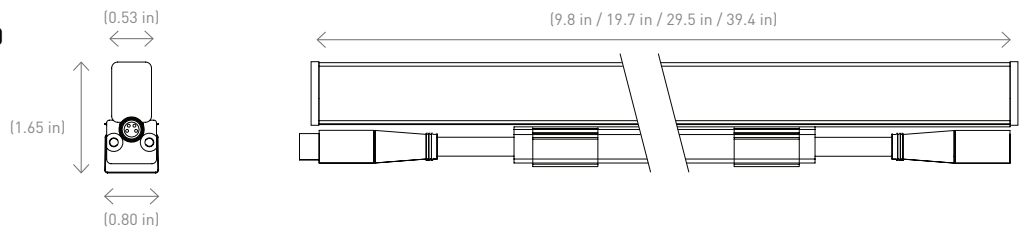

MEASURES

LedFloodStrip® I Dotfree (Not adjustable) with clip

BRACKETS

LedFloodStrip® I Dotfree clip

LedFloodStrip® I Dotfree not adjustable base

LedFloodStrip® I Dotfree swivel base