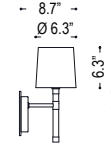

date	
customer	
project	
quantity	

Stemmed body fixture for table top, floor or wall mount. Stem is color meshwork

TWO TONE STEM LAMP SERIES

A1

A2

A3

A4

A5

Family	Option / Description	Finish	Stem meshwork	Shade	Lamp	IP Rating	Input Voltage
TTLSL							
A1 - B23.323	floor lamp	CH * chrome	B * black	W chintz white	E27 E27	20 IP20	120 120V input
A2 - B13.323	table lamp	C copper	G velvet green	C * copper mirror foil	E27L ** E27 + 3W LED		
A3 - B13.325	table lamp + reading light		O velvet orange	R RAL color			
A4 - B63.324	wall lamp + reading light		V velvet violet				
A5 - B63.323	wall lamp						