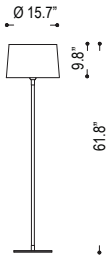

date	
customer	
project	
quantity	

Stemmed body fixture for table top, floor or wall mount. Stem is color meshwork

TWO TONE STEM LAMP SERIES

A1

A2

A3

A4

A5

Family	Option / Description	Finish	Stem meshwork	Shade	Lamp	IP Rating	Input Voltage
TTLSL							
A1 - B23.323	floor lamp	CH * chrome	B * black	W chintz white	E27 E27	20 IP20	120 120V input
A2 - B13.323	table lamp	C copper	G velvet green	C * copper mirror foil	E27L ** E27 + 3W LED		
A3 - B13.325	table lamp + reading light		O velvet orange	R RAL color			
A4 - B63.324	wall lamp + reading light		V velvet violet				
A5 - B63.323	wall lamp						

Notes: (*) A1 & A2 only
(**) A3 & A4 only

example...

Family	Option / Description	Finish	Stem meshwork	Shade	Lamp	IP Rating	Input Voltage
TTLSL	A1 - B23.323	CH	B	C	E27	20	120