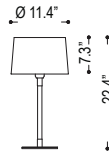

date	
customer	
project	
quantity	

Stemmed body fixture for table top, floor or wall mount. Stem is color meshwork

TWO TONE STEM LAMP SERIES

A1

A2

A3

A4

A5

Family	Option / Description	Finish	Stem meshwork	Shade	Lamp	IP Rating	Input Voltage
TTLSL							
A1 - B23.323	floor lamp	CH * chrome	B * black	W chintz white	E27 E27	20 IP20	120 120V input
A2 - B13.323	table lamp	C copper	G velvet green	C * copper mirror foil	E27L ** E27 + 3W LED		
A3 - B13.325	table lamp + reading light		O velvet orange	R RAL color			
A4 - B63.324	wall lamp + reading light		V velvet violet				
A5 - B63.323	wall lamp						