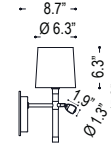

date	
customer	
project	
quantity	

Stemmed body fixture for table top, floor or wall mount. Stem is color meshwork

TWO TONE STEM LAMP SERIES

A1

A2

A3

A4

A5

Family	Option / Description	Finish	Stem meshwork	Shade	Lamp	IP Rating	Input Voltage
TTLSL							
A1 - B23.323	floor lamp	CH * chrome	B * black	W chintz white	E27 E27	20 IP20	120 120V input
A2 - B13.323	table lamp	C copper	G velvet green	C * copper mirror foil	E27L ** E27 + 3W LED		
A3 - B13.325	table lamp + reading light		O velvet orange	R RAL color			
A4 - B63.324	wall lamp + reading light		V velvet violet				
A5 - B63.323	wall lamp						

Notes: (*) A1 & A2 only
(**) A3 & A4 only

example...

Family	Option / Description	Finish	Stem meshwork	Shade	Lamp	IP Rating	Input Voltage
TTLSL	A1 - B23.323	CH	B	C	E27	20	120