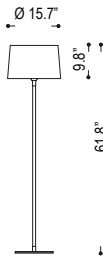

date

customer

project

quantity

Stemmed body fixture for table top, floor or wall mount.  
Stem is color meshwork

## Floor

B23.323

Family	Option / Description	Finish	Stem meshwork	Shade	Lamp	IP Rating	Input Voltage
<b>TTLSL</b>							
B23.323	floor lamp	CH C	.69 * black .37 velvet green .64 velvet orange .65 velvet violet	4036 chintz white	E27 E27	20 IP20	120 120V input

example...

Family	Option / Description	Finish	Stem meshwork	Shade	Lamp	IP Rating	Input Voltage
<b>TTLSL</b>	<b>B23.323</b>	<b>CH</b>	<b>.69</b>	<b>4036</b>	<b>E27</b>	<b>20</b>	<b>120</b>