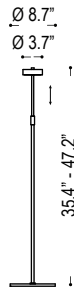

date

customer

project

quantity

TOUCH SERIES

Slender floor fixture with sensor switch integrated into reflector. Touch for on/off (Include the height of the table lamp)

B24.108

Family	Option / Description / Wattage	Finish	Color temp	Driver	IP Rating	Input voltage
TS	* B24.108 floor lamp 6W telescoping	.69 black / chrome	30 3000K	N non dim	20 IP20	120 120V input 277 277V input

* black/chrome-only

example...

Family	Option / Description / Wattage	Finish	Color temp	Driver	IP Rating	Input voltage
TS	B24.108	.69	30	N	20	120