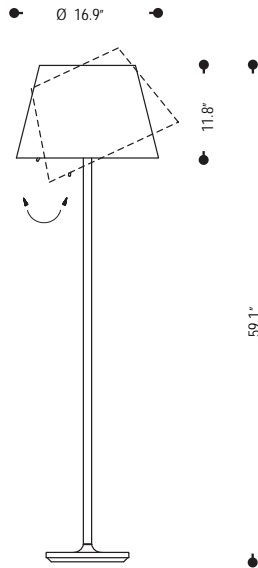

date

customer

project

quantity

SIMPLE SLIM STEM LAMP SERIES

Slim stem floor fixture with round base and articulating shade. Silver finish.

Family	Option / Description	Lamp		IP Rating		Input Voltage	
SSSLs	B23.310.15.3885 floor lamp silver finish chintz white shade	E27	E27	20	IP20	120	120V input

example...

Family	Option / Description	Lamp	IP Rating	Input Voltage
SSSLs	B13.310.15.3885	E27	20	120