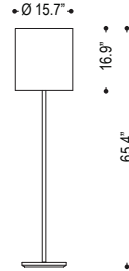

B13.312 B13.314

B13.315

B13.311 B13.313

B23.311

B23.315

Family	Option / Description	Finish	Shade	Lamp	IP Rating	Input Voltage
SBMS						
B13.312	desk lamp + reading light	.19 sterling silver	W chintz white	E273W E27 + 1W E27	20 IP20	120 120V input
B13.314	table lamp + reading light	.30 nickel polished				
B13.315	table lamp					
B13.311	desk lamp					
B13.313	table lamp					
B23.311	floor lamp					
B23.315	floor lamp					