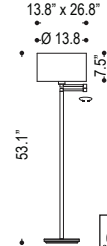

B13.312 B13.314

B13.315

B13.311 B13.313

B23.311

B23.315

Family	Option / Description	Finish	Shade	Lamp	IP Rating	Input Voltage
SBMS						
B13.312	desk lamp + reading light	.19 sterling silver	W chintz white	E273W E27 + 1W E27	20 IP20	120 120V input
B13.314	table lamp + reading light	.30 nickel polished				
B13.315	table lamp					
B13.311	desk lamp					
B13.313	table lamp					
B23.311	floor lamp					
B23.315	floor lamp					