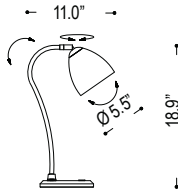

# RETRO ROUND SHADE SERIES

Metal retro round shade series for table top with round base.

B14.246

Family	Option / Description	Finish	Lamp	Input Voltage
RRSS	B14.246 table lamp	55 brass dull - white 69 brass dull - black	GX53 GX53	120 120V input

example...

Family	Option / Description	Finish	Lamp	Input Voltage
RRSS	B14.246	.69	GX53	120