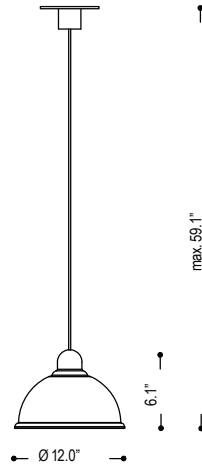

RETRO DOME PENDANT SERIES

B34.122

Retro dome pendant series with black finish outside and copper finish inside.

| Family | | Finish | Lamp | IP Rating | Input Voltage |
|--------|--------------|-----------|---------|-----------|----------------|
| RPS | B34.122 | .69 black | E27 E27 | 20 IP20 | 120 120V input |
| | bowl pendant | | | | |

example...

| Family | Option / Description | Finish | Lamp | IP Rating | Input Voltage |
|--------|----------------------|--------|------|-----------|---------------|
| RPS | B34.122 | .69 | E27 | 20 | 120 |