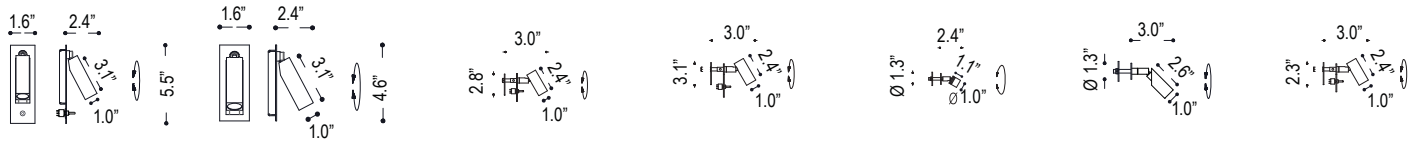

date

customer

project

quantity

Headboard reading lights, warm white.

READING LIGHT SERIES

Family	Series / Wattage / Lumens	Finish	CCT	Driver	Input Voltage
RLS					
B64.164	1W 100lm	.03 brass dull	30 3000K	N ** non dim	120 120V input 277 277V input
B64.166	1W 100lm	.05 copper			
B64.349	1W 100lm	.14 chrome			
B64.351	1W 100lm	.15 silver			
B64.354	1W 100lm	.33 nickel dull			
B64.360	1W 100lm	.54 dark bronze			
B64.364	1W 100lm				

Notes: () Provided With 4x4" J-Box & Cover**

example...

Family	Series / Wattage / Lumens	Finish	CCT	Driver	Input Voltage
RLS	B64.164	.03	30	N	120