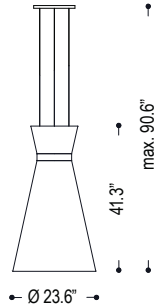

date

customer

project

quantity

Large hourglass and sloped LED pendants.
Available in hourglass or sloped shade, warm white LED color.

LARGE HOURGLASS & SLOPED PENDANT

A1-4278

A1-4277

A2-4226

A2-4228

Family	Option / Wattage / Description / Lumens	Finish	Shade	CCT	IP Rating	Input voltage
LHPS						
A1 - B33.700	15W hourglass pendant 1800lm	S silver	Hourglass Options — 4276 *chintz white 4277 chintz rust red - inside copper 4278 *chintz black - inside gold 4279 chintz olive - inside gold Sloped Options — 4226 **linen champ 4227 rust red - inside copper 4228 olive - inside gold	30 C	3000K consult for options	120 120V input 277 277V input
A2 - B33.700	15W sloped pendant 1800lm	W white				
		B black				

Notes: (*) available for A1 hourglass only
(**) available for A2 sloped only

example...

Family	Option / Wattage / Description / Lumens	Finish	Shade	CCT	IP Rating	Input voltage
LHPS	A1 - B33.700	S	4277	30	20	120