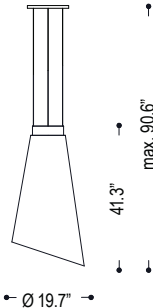

date

customer

project

quantity

Large hourglass and sloped LED pendants.
Available in hourglass or sloped shade, warm white LED color.

LARGE HOURGLASS & SLOPED PENDANT

A1-4278

A1-4277

A2-4226

A2-4228

Family	Option / Wattage / Description / Lumens	Finish	Shade	CCT	IP Rating	Input voltage
LHPS						
A1 - B33.700	15W hourglass pendant 1800lm	S silver	Hourglass Options — 4276 *chintz white 4277 chintz rust red - inside copper 4278 *chintz black - inside gold 4279 chintz olive - inside gold Sloped Options — 4226 **linen champ 4227 rust red - inside copper 4228 olive - inside gold	30 C	3000K consult for options	120 120V input 277 277V input
A2 - B33.700	15W sloped pendant 1800lm	W white				
		B black				

Notes: (*) available for A1 hourglass only
(**) available for A2 sloped only

example...

Family	Option / Wattage / Description / Lumens	Finish	Shade	CCT	IP Rating	Input voltage
LHPS	A1 - B33.700	S	4277	30	20	120