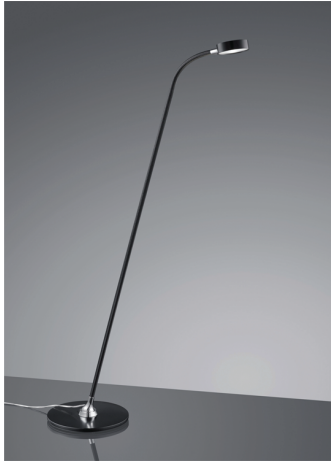

date	
customer	
project	
quantity	

FLEX TOUCH SERIES

Floor Lamp

Slender Flexible floor fixture with sensor switch integrated into reflector. Touch for on/off (Include the height of the table lamp)

B24.107

Family	Option / Description / Wattage	Finish	Color temp	Driver	IP Rating	Input voltage
TS						
	B24.107 floor lamp 6W flex-head	.69 black / chrome .55 white	30 3000K	N non dim	20 IP20	120 120V input 277 277V input