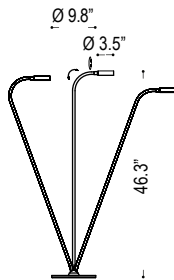

date	
customer	
project	
quantity	

FLEX TOUCH SERIES

Floor Lamp

Slender Flexible floor fixture with sensor switch integrated into reflector. Touch for on/off (Include the height of the table lamp)

B24.107

Family	Option / Description / Wattage	Finish	Color temp	Driver	IP Rating	Input voltage
TS						
	B24.107 floor lamp 6W flex-head	.69 black / chrome .55 white	30 3000K	N non dim	20 IP20	120 120V input 277 277V input

* black/chrome-only

example...

Family	Option / Description / Wattage	Finish	Color temp	Driver	IP Rating	Input voltage
TS	B24.107	.69	30	N	20	120