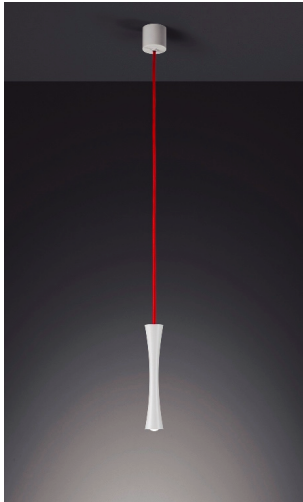

date   
 customer   
 project   
 quantity

FEMUR pendant.  
Warm white LED color.

# FEMUR PENDANT

Family	Option / Wattage / Description / Lumens	Finish	CCT	Driver	IP Rating	Input Voltage
<b>FEMUR</b>	<b>B34.143</b> 4W pendant 300lm	55 white 69 black	30 3000K C consult for options	N non dim	20 IP20	120 120V input 277 277V input