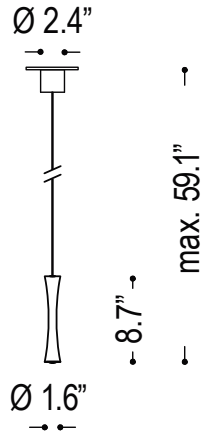

date   
 customer   
 project   
 quantity

FEMUR pendant.  
Warm white LED color.

# FEMUR PENDANT

Family	Option / Wattage / Description / Lumens	Finish	CCT	Driver	IP Rating	Input Voltage
<b>FEMUR</b>	<b>B34.143</b> 4W pendant 300lm	55 white 69 black	30 3000K C consult for options	N non dim	20 IP20	120 120V input 277 277V input

example...

Family	Option / Wattage / Description / Lumens	Finish	CCT	Driver	IP Rating	Input Voltage
<b>FEMUR</b>	<b>B14.143</b>	<b>69</b>	<b>30</b>	<b>N</b>	<b>20</b>	<b>120</b>