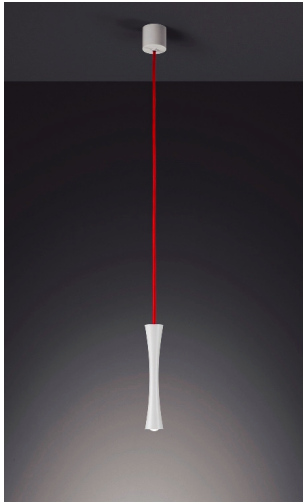

date
 customer
 project
 quantity

FEMUR pendant.
Warm white LED color.

FEMUR PENDANT

Family	Option / Wattage / Description / Lumens				Finish		CCT	Driver	IP Rating	Input Voltage	
FEMUR	B34.143	4W	pendant	6x300lm	55	white	30	N	20	120	120V input
					69	black	C			277	277V input
											consult for options