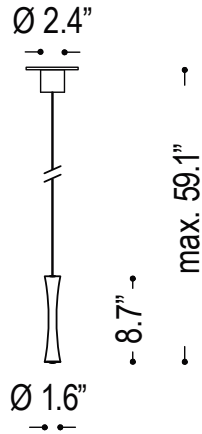

date
 customer
 project
 quantity

FEMUR pendant.
Warm white LED color.

FEMUR PENDANT

Family	Option / Wattage / Description / Lumens				Finish		CCT	Driver	IP Rating	Input Voltage	
FEMUR	B34.143	4W	pendant	6x300lm	55	white	30	N	20	120	120V input
					69	black	C			277	277V input
											consult for options

example...

Family	Option / Wattage / Description / Lumens	Finish	CCT	Driver	IP Rating	Input Voltage
FEMUR	B14.143	69	30	N	20	120