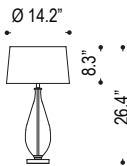

date

customer

project

quantity

CLEAR TABLE LAMP SERIES

A1 - B16.130

A2A2 - B16.141

A3 - B18.100

Clear table lamp series, glass body with chintz white shade.

Family	Option / Description	Finish	Shade	Lamp	IP Rating	Input Voltage
CTLS						
A1 - B16.130	table lamp	.30 nickel polished - clear glass	3834 chintz white	E27 E27	20 IP20	120 120V input
A2 - B16.141	table lamp	.50 * nickel polished - red glass				
A3 - B18.100	table lamp					