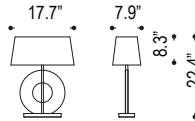

date

customer

project

quantity

CLEAR TABLE LAMP SERIES

A1 - B16.130

A2A2 - B16.141

A3 - B18.100

Clear table lamp series, glass body with chintz white shade.

Family	Option / Description	Finish	Shade	Lamp	IP Rating	Input Voltage
CTLS						
A1 - B16.130	table lamp	.30 nickel polished - clear glass	3834 chintz white	E27 E27	20 IP20	120 120V input
A2 - B16.141	table lamp	.50 * nickel polished - red glass				
A3 - B18.100	table lamp					