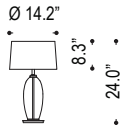

date

customer

project

quantity

CLEAR TABLE LAMP SERIES

A1 - B16.130

A2A2 - B16.141

A3 - B18.100

Clear table lamp series, glass body with chintz white shade.

Family	Option / Description	Finish	Shade	Lamp	IP Rating	Input Voltage
CTLS						
A1 - B16.130	table lamp	.30 nickel polished - clear glass	3834 chintz white	E27 E27	20 IP20	120 120V input
A2 - B16.141	table lamp	.50 * nickel polished - red glass				
A3 - B18.100	table lamp					