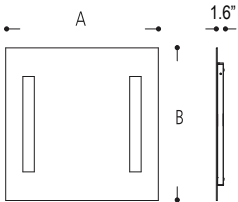

date _____
 customer _____
 project _____
 quantity _____

VERTICAL LIT MIRROR

B65.716
 B65.717
 B65.718
 B65.719

Vertical side lit mirror with LED lamping,

Family	Option / Size (A X B) / Lamping	Light Output	Color Temp	Driver	IP Rating	Input Voltage
VLSM						
B65.716	23.6 in x 35.4 in 2x 8W LED	.00 two vertical slits - front lit	27 2700K	N non dim	44 IP44	120 120V input
B65.717	31.5 in x 31.5 in 2x 7W LED		30 3000K	A 0-10V		277 277V input
B65.718	31.5 in x 39.4 in 2x 9W LED		40 4000K			
B65.719	39.4 in x 31.5 in 2x 7W LED					

example...

Family	Option / Size (A X B) / Lamping	Light output	Driver	IP Rating	Input voltage
VLSM	B65.716	.00	A	44	120